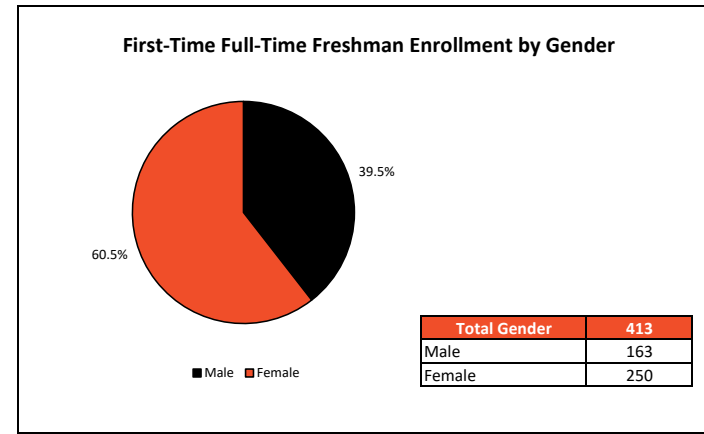

### First-Time Freshman Enrollment by Ethnicity

Alaskan/American Indian	1	0.2%
Asian	18	4.4%
Black or African American	162	39.2%
Hispanic/Latino	9	2.2%
Two or more races	29	7.0%
Unspecified	3	0.7%
US Non-Resident	24	5.8%
White	167	40.4%

Country of Origin	Student Count
Australia	1
Bangladesh	1
China	1
Germany	1
India	1
Italy	1
Kenya	1
Spain	3
United Kingdom	4
United States of America	240

Top Ten Majors	
Major	Student Count
Pre-Nursing	38
General Business	28
Kinesiology	27
Biology	17
Computer Science	15
Elementary Education	14
Nursing	13
Psychology	8
Information Systems	7
Interdisciplinary Studies	7
Management	7