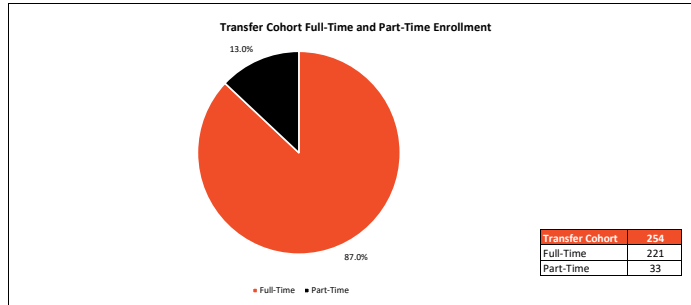

Auburn University at Montgomery
Fall 2023 Transfer Cohort

Transfer Cohort Ethnicity		
Alaskan/American Indian	3	1.2%
Asian	6	2.4%
Black or African American	101	39.8%
Hispanic/Latino	3	1.2%
Two or more races	10	3.9%
Unspecified	10	3.9%
US Non-Resident	14	5.5%
White	107	42.1%

IPEDS Age Range	Student Count	Percentage
18-19	41	16.1%
20-21	97	38.2%
22-24	47	18.5%
25-29	33	13.0%
30-34	10	3.9%
35-39	9	3.5%
40-49	9	3.5%
50-64	7	2.8%
65 and Over	1	0.4%
Average Age		24