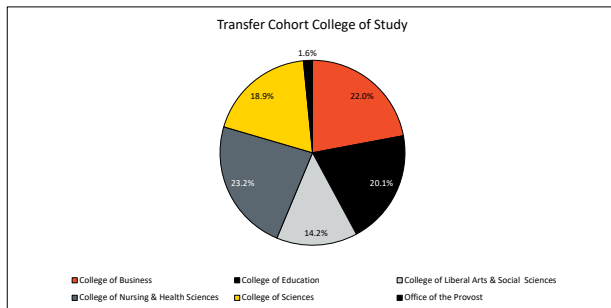

Top Ten Majors	
Major	Student Count
Pre-Nursing	38
General Business	28
Kinesiology	27
Biology	17
Computer Science	15
Elementary Education	14
Nursing	13
Psychology	8
Information Systems	7
Interdisciplinary Studies	7
Management	7

College of Study	Student Count
College of Business	56
College of Education	51
College of Liberal Arts & Social Sciences	36
College of Nursing & Health Sciences	59
College of Sciences	48
Office of the Provost	4

**AUBURN UNIVERSITY
AT MONTGOMERY**

**OFFICE OF
INSTITUTIONAL EFFECTIVENESS**