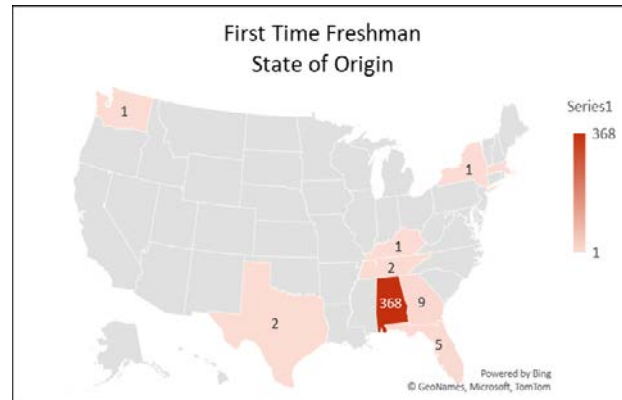

First-Time Freshman Enrollment by Ethnicity

Alaskan/American Indian	1	0.2%
Asian	18	4.4%
Black or African American	162	39.2%
Hispanic/Latino	9	2.2%
Two or more races	29	7.0%
Unspecified	3	0.7%
US Non-Resident	24	5.8%
White	167	40.4%

IPEDS Age Range

IPEDS Age Range	Student Count	Percentage
17 and Under	19	4.6%
18-19	351	85.0%
20-24	31	7.5%
25-29	7	1.7%
30-34	2	0.5%
35-39	1	0.2%
40-49	1	0.2%
50-64	1	0.2%
Average Age	19	

State of Origin

State of Origin	Student Count
Alabama	368
Florida	5
Georgia	9
Kentucky	1
Massachusetts	1
New York	1
Tennessee	2
Texas	2
Washington	1
Foreign Country	23

Top Ten Feeder High Schools

Prattville High School	25
Wetumpka High School	20
Park Crossing High School	19
Brewbaker Technology Magnet HS	18
Marbury High School	12
Stanhope Elmore High School	9
Booker T Washington Magnet HS	8
Holtville High School	8
LAMP High School	8
Montgomery Catholic Prep Schl	8

College of Study

College of Study	Student Count
College of Business	61
College of Education	38
College of Liberal Arts and Social Sciences	46
College of Nursing and Health Sciences	76
College of Sciences	137
Office of the Provost	55

Top Ten Alabama Feeder Counties

Alabama County	Student Count	% of AL Counties
Montgomery AL	133	36.1%
Elmore AL	72	19.6%
Autauga AL	48	13.0%
Jefferson AL	11	2.4%
Chambers AL	9	2.4%
Chilton AL	9	1.6%
Macon AL	6	1.6%
Mobile AL	6	1.4%

Top Ten Majors

Major	Student Count
Pre-Nursing	69
Computer Science	45
Biology	44
Exploratory	32
Mathematics	24
Elementary Education	21
Art	19
General Business	19
Psychology	19
Accounting	17