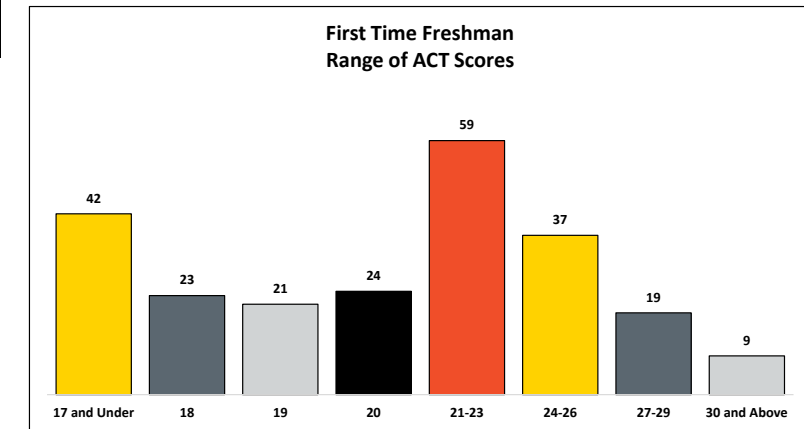

Academic Quality

Average ACT	21
Average High School GPA	3.42