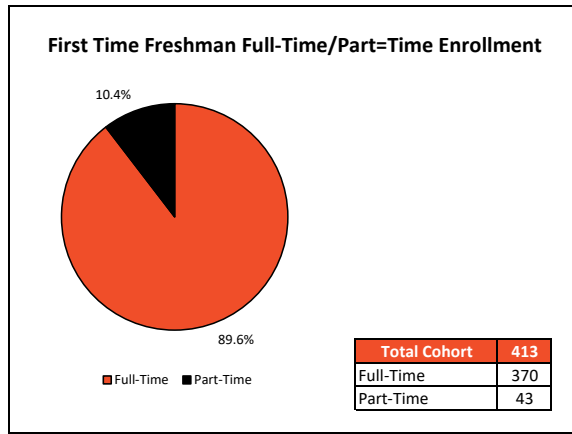

### First-Time Freshman Enrollment by Ethnicity

Alaskan/American Indian	1	0.2%
Asian	18	4.4%
Black or African American	162	39.2%
Hispanic/Latino	9	2.2%
Two or more races	29	7.0%
Unspecified	3	0.7%
US Non-Resident	24	5.8%
White	167	40.4%

Country of Origin	Student Count
Australia	1
Bangladesh	1
China	1
Germany	1
India	1
Italy	1
Kenya	1
Spain	3
United Kingdom	4
United States of America	240

Top Ten Majors	
Major	Student Count
Pre-Nursing	38
General Business	28
Kinesiology	27
Biology	17
Computer Science	15
Elementary Education	14
Nursing	13
Psychology	8
Information Systems	7
Interdisciplinary Studies	7
Management	7