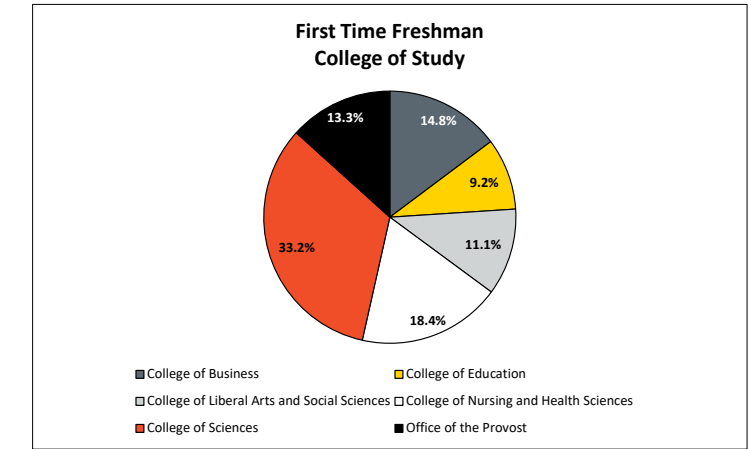

First-Time Freshman Enrollment by Ethnicity

Alaskan/American Indian	1	0.2%
Asian	18	4.4%
Black or African American	162	39.2%
Hispanic/Latino	9	2.2%
Two or more races	29	7.0%
Unspecified	3	0.7%
US Non-Resident	24	5.8%
White	167	40.4%

IPEDS Age Range

IPEDS Age Range	Student Count	Percentage
17 and Under	19	4.6%
18-19	351	85.0%
20-24	31	7.5%
25-29	7	1.7%
30-34	2	0.5%
35-39	1	0.2%
40-49	1	0.2%
50-64	1	0.2%
Average Age	19	

State of Origin

State of Origin	Student Count
Alabama	368
Florida	5
Georgia	9
Kentucky	1
Massachusetts	1
New York	1
Tennessee	2
Texas	2
Washington	1
Foreign Country	23

Top Ten Feeder High Schools

Prattville High School	25
Wetumpka High School	20
Park Crossing High School	19
Brewbaker Technology Magnet HS	18
Marbury High School	12
Stanhope Elmore High School	9
Booker T Washington Magnet HS	8
Holtville High School	8
LAMP High School	8
Montgomery Catholic Prep Schl	8

College of Study

College of Study	Student Count
College of Business	61
College of Education	38
College of Liberal Arts and Social Sciences	46
College of Nursing and Health Sciences	76
College of Sciences	137
Office of the Provost	55

Top Ten Alabama Feeder Counties

Alabama County	Student Count	% of AL Counties
Montgomery AL	133	36.1%
Elmore AL	72	19.6%
Autauga AL	48	13.0%
Jefferson AL	11	2.4%
Chambers AL	9	2.4%
Chilton AL	9	1.6%
Macon AL	6	1.6%
Mobile AL	6	1.4%

Top Ten Majors

Major	Student Count
Pre-Nursing	69
Computer Science	45
Biology	44
Exploratory	32
Mathematics	24
Elementary Education	21
Art	19
General Business	19
Psychology	19
Accounting	17