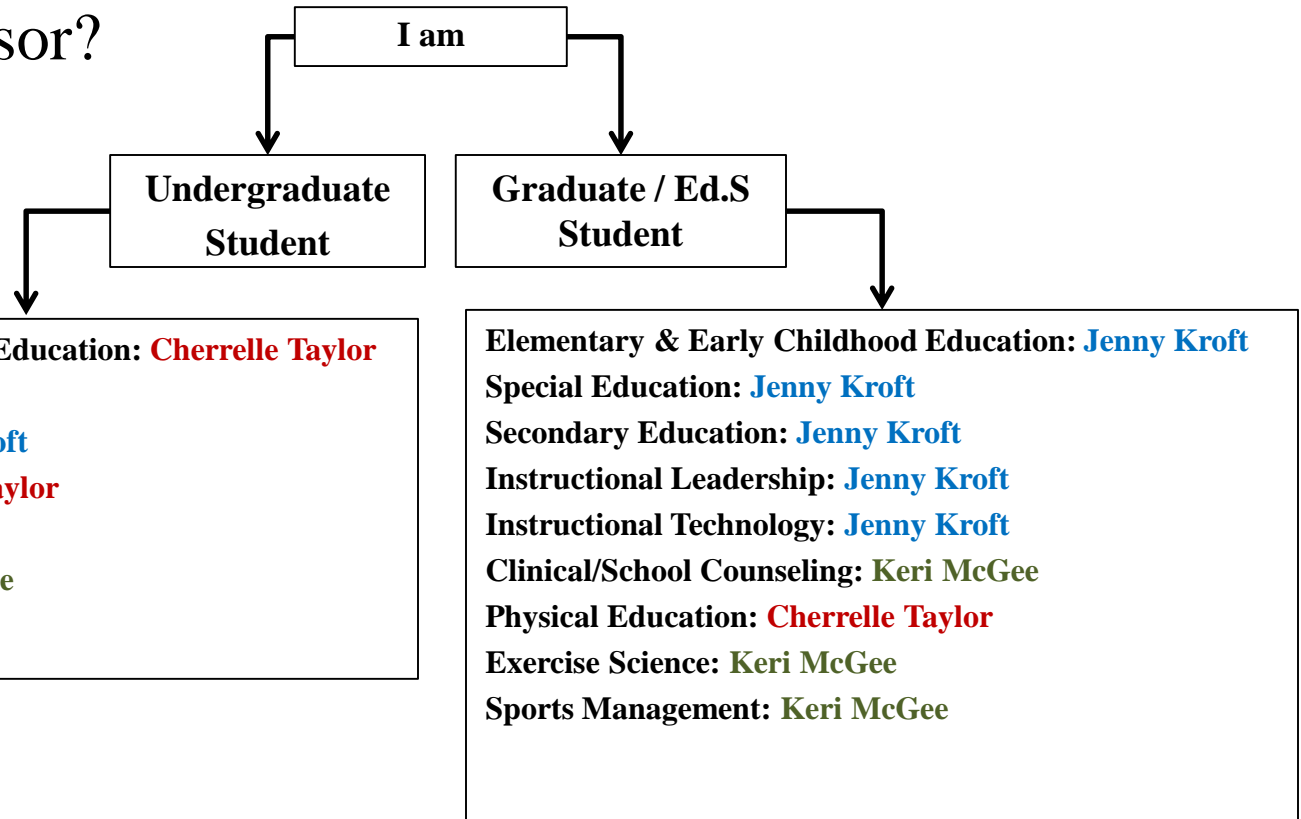

Who is my Advisor?

Cherrelle Taylor: ctaylo76@aum.edu

Jenny Kroft: mkroft@aum.edu

Keri McGee: kmcgee4@aum.edu