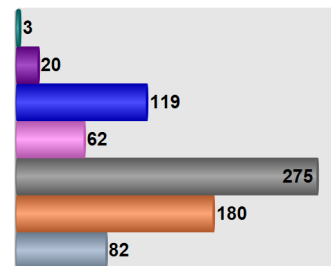

Financial Aid

Received	3,731
Not Received	1,480

Migration within Alabama Public Institutions

Transfer In	385
Transfer Out	207

Fall 2018
Montgomery, AL

Auburn University at Montgomery

Institutional Student Profiles
Alabama Commission on Higher Education

www.ache.edu

Source: Alabama Statewide Student Database
Includes Credit Students Only

Race/Ethnicity

Race Summary

■ African Am / Non-Hispanic
■ White / Non-Hispanic
■ Other Races

Detail of Other Races

■ Native Hawaiian / Pacific Islander
■ Am Indian/Alaskan Native
■ Asian
■ Hispanic
■ NR Alien
■ Multiracial Designations
■ Unknown / Not Reported

Origins of All Students

Florida	34
Georgia	71
Mississippi	7
Tennessee	11
Other US States and Territories	218
Non-US	209
From Alabama	4,661

Top Five Alabama Counties - Undergraduate Students

Montgomery	27%
Elmore	14%
Autauga	11%
Lee	5%
Jefferson	5%