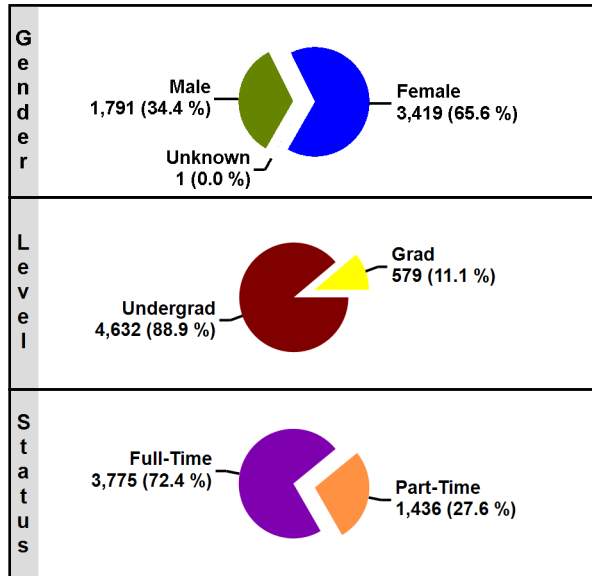

Enrollment

Total Enrollment 5,211

Students Enrolled in Remedial Courses

Math Only	493
English Only	69
Math & English	225

Enrollment by Type of Tuition Paid

Type	Undergraduate	Graduate
In-State	4,201	505
Out-of-State	403	72
Non-Resident Exempt, paying In-State	28	2
Consortium	0	0
Distance Education	0	0

Financial Aid

Received	3,731
Not Received	1,480

Migration within Alabama Public Institutions

Transfer In	385
Transfer Out	207

Fall 2018
Montgomery, AL