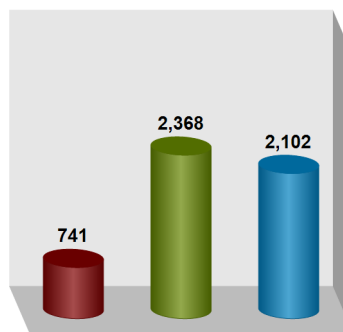

Race/Ethnicity

Race Summary

■ African Am / Non-Hispanic
■ White / Non-Hispanic
■ Other Races