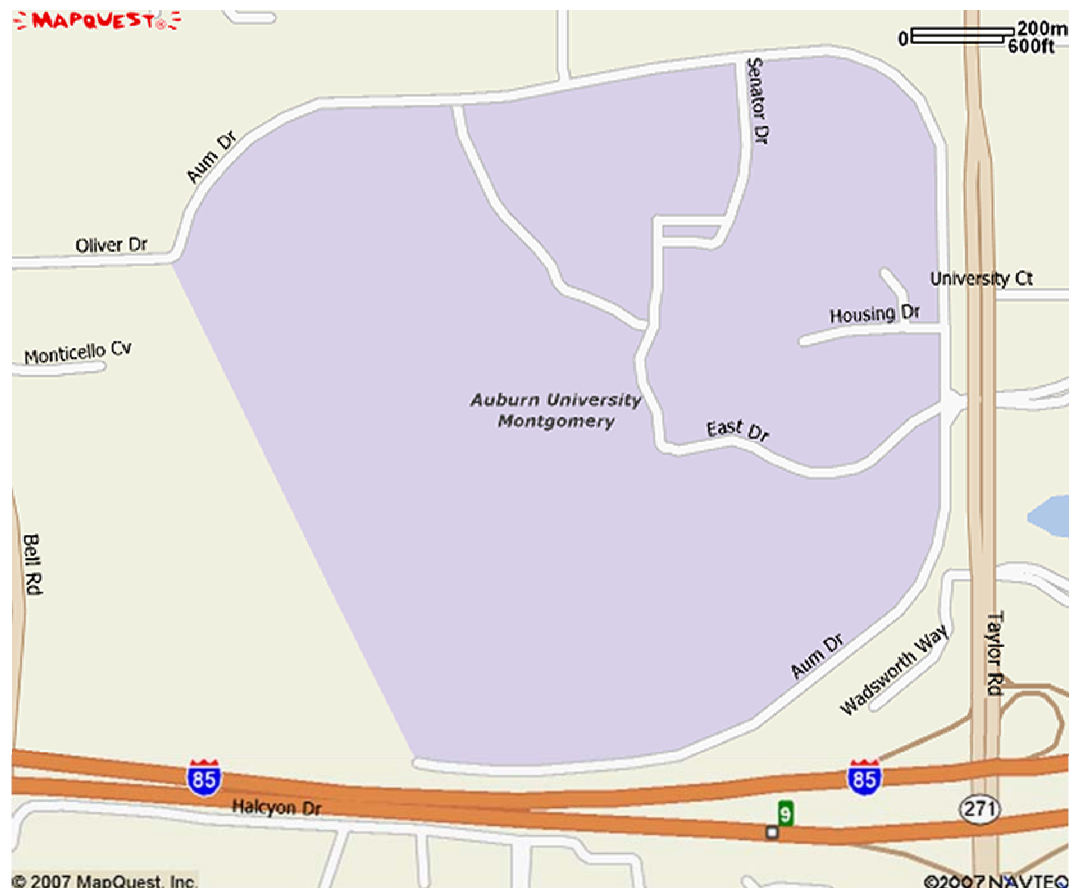

From Birmingham:

Take I-65 South to Montgomery. Take I-85 North toward Atlanta. Take Exit 9/Taylor Road. Turn left off the exit ramp onto Taylor Road. Cross over the interstate and turn left at the second traffic light onto East Drive, the AUM entrance sign is visible on your left. University buildings are straight ahead. Parking lots are on your right.

From Mobile:

Take I-65 North to Montgomery. Take I-85 North toward Atlanta. Take Exit 9/Taylor Road. Turn left off the exit ramp onto Taylor Road. Cross over the interstate and turn left at the second traffic light onto East Drive, the AUM entrance sign is visible on your left. University buildings are straight ahead. Parking lots are on your right.

From Troy: Take U.S. Hwy. 231 toward Montgomery at AL. Hwy. 271/Taylor Road turn Right. Continue on AL. Hwy 271/Taylor Road, cross over Interstate 85 and turn left at the second traffic light onto East Drive, the AUM entrance sign is visible on your left. University buildings are straight ahead. Parking lots are on your right and left.

From Selma:

Take U.S. Hwy. 80 to Montgomery. Take I-65 North to I-85 North toward Atlanta. Take Exit 9/Taylor Road. Turn left off the exit ramp onto Taylor Road. Cross over the interstate and turn left at the second traffic light onto East Drive, the AUM entrance sign is visible on your left. University buildings are straight ahead. Parking lots are on your right and left.

Auburn University Montgomery