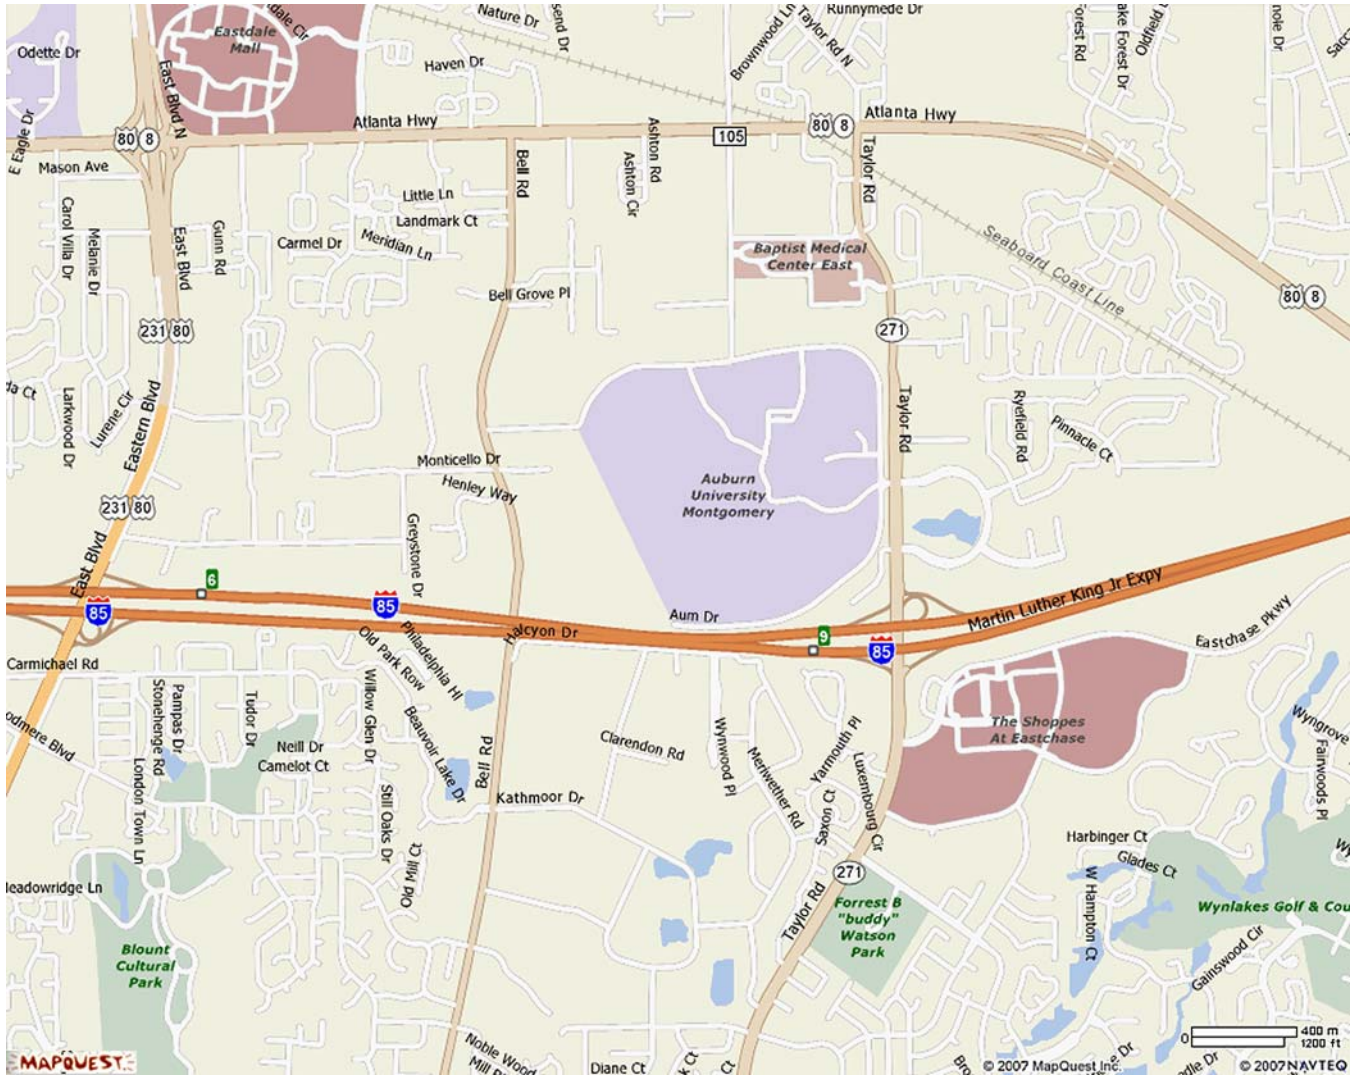

East Montgomery Area