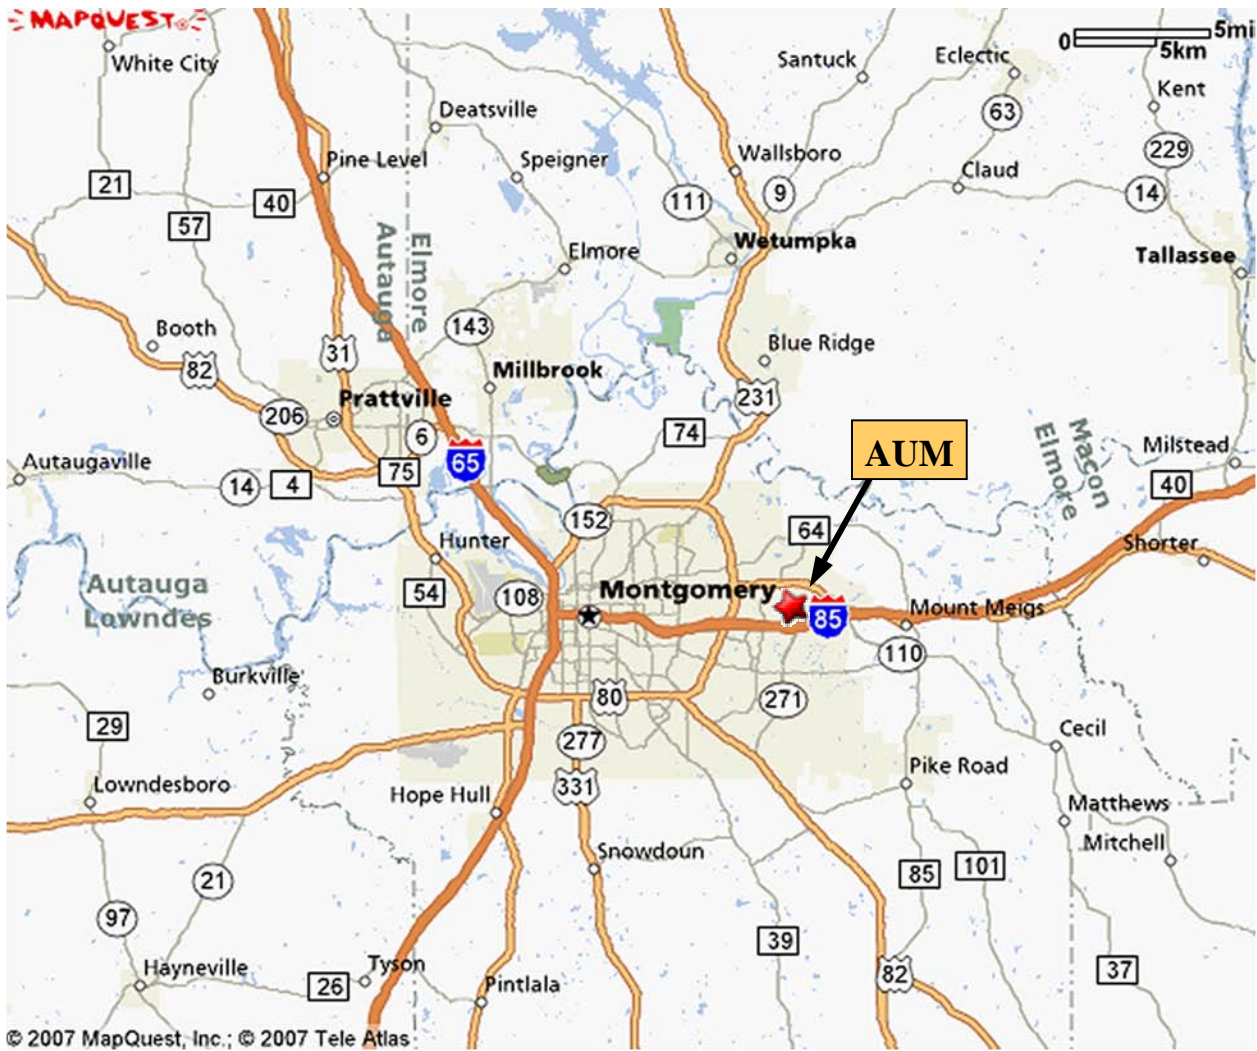

Montgomery Regional Map

Mail Address (U.S. Postal Service) Auburn University Montgomery P.O. Box 244023 Montgomery, AL 36124	Physical Address (for deliveries) Auburn University Montgomery 7440 East Drive Montgomery, AL 36117
Phone: (334) 244-3000